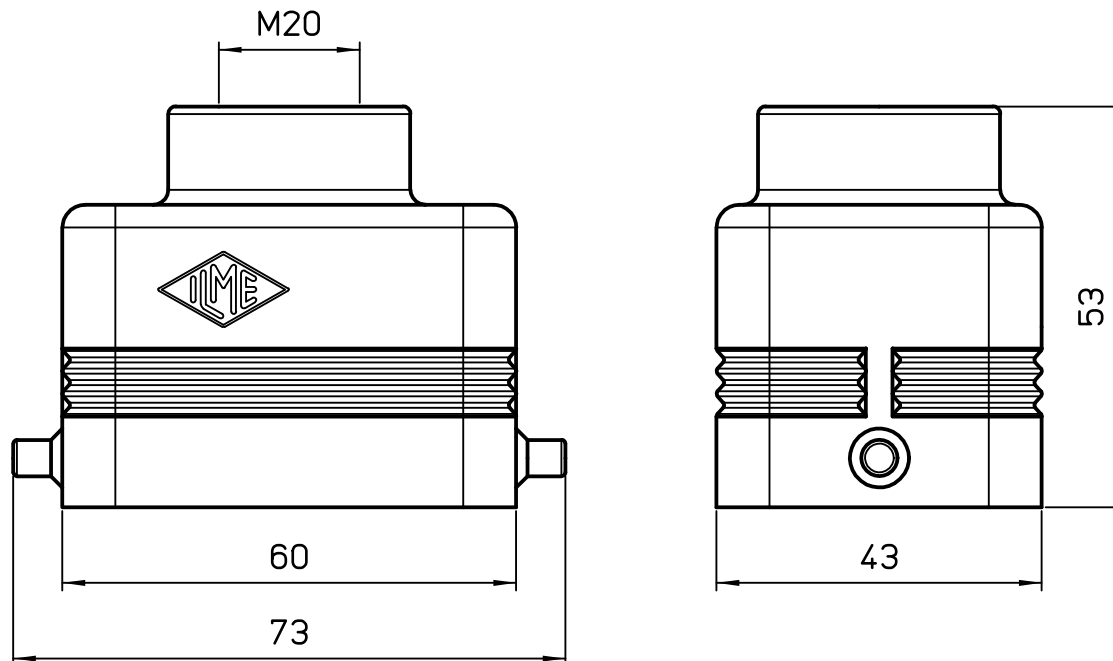

1

2

3

REV.	DATE	SIGNATURE		
Dimensions in mm		Simplified representation with dimensions without tolerance		
Original Size A4		MHVR 06 L20		Scale 1:1
Date 20/09/22		Hood with pegs, size "44.27", top entry M20, 180 °C		
Sign. S.Diasparra				